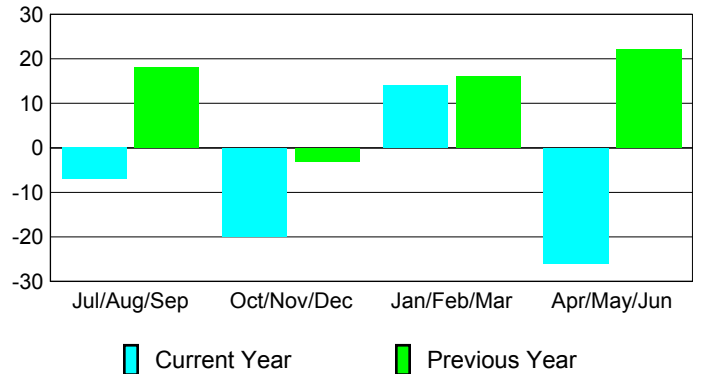

Membership Results 2008-2009

Membership 2007-2008

| Month | Net Memb Goal | Actual New Memb | Actual Dropped Memb | Gain/Loss of Memb | Gain/Loss of Memb |
|---------------|---------------|-----------------|---------------------|-------------------|-------------------|
| Jul/Aug/Sep | 0 | 36 | -43 | -7 | 18 |
| Oct/Nov/Dec | 10 | 16 | -36 | -20 | -3 |
| Jan/Feb/Mar | 20 | 32 | -18 | 14 | 16 |
| Apr/May/June | 30 | 36 | -62 | -26 | 22 |
| Totals | 60 | 120 | -159 | -39 | 53 |

Membership Results 2008-2009

Goal, New, Dropped, Gain/Loss

Comparison of Membership Gain/Loss

Current Year Compared to the Previous Year

Gender Comparison 2008-2009

Jul/Aug/Sep

Oct/Nov/Dec

Jan/Feb/Mar

Apr/May/June

Male

Female