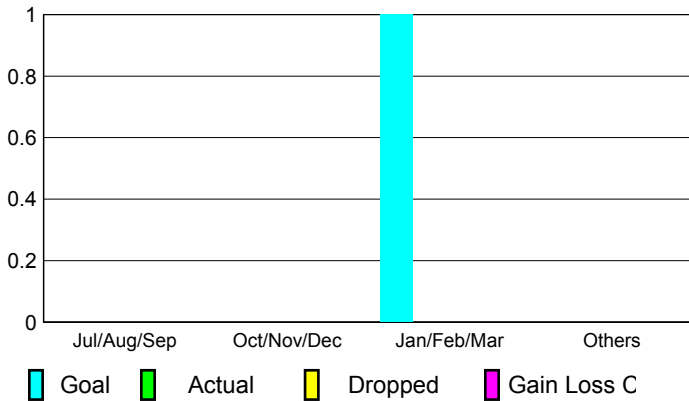

2008-2009 GMT Quarterly Report for District (or Undistricted) **District 108TA2**

GMT: **FEDERICO STEINHAUS**

Location: **ITALY**

GMT CA: **4**

CLUBS

Club Results 2008-2009

Clubs 2007-2008

| Month | New Club Goal | Actual New Clubs | Actual Dropped Clubs | Gain/Loss of Clubs | Gain/Loss of Clubs |
|---------------|---------------|------------------|----------------------|--------------------|--------------------|
| Jul/Aug/Sep | 0 | 0 | 0 | 0 | 0 |
| Oct/Nov/Dec | 0 | 0 | 0 | 0 | 0 |
| Jan/Feb/Mar | 1 | 0 | 0 | 0 | 0 |
| Apr/May/June | 0 | 0 | 0 | 0 | 1 |
| Totals | 1 | 0 | 0 | 0 | 1 |

Club Results 2008-2009

Goal, New, Dropped, Gain/Loss

Comparison of Club Gain/Loss

Current Year Compared to the Previous Year

YTD Status Quo Clubs 2008-2009

Status Quo Clubs Compared to Status Quo Members

MEMBERSHIP