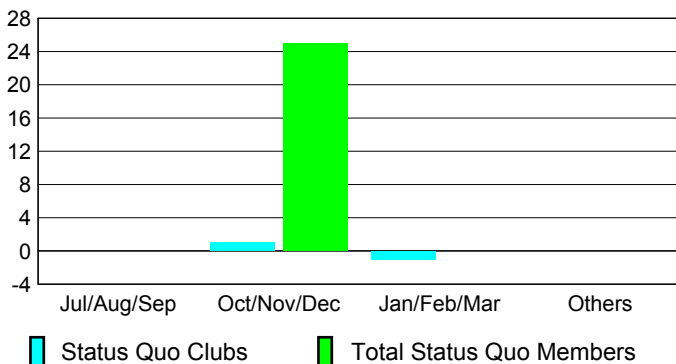

Club Results 2008-2009

Goal, New, Dropped, Gain/Loss

Comparison of Club Gain/Loss

Current Year Compared to the Previous Year

YTD Status Quo Clubs 2008-2009

Status Quo Clubs Compared to Status Quo Members

MEMBERSHIP

Membership Results 2008-2009

Membership 2007-2008

| Month | Net Memb Goal | Actual New Memb | Actual Dropped Memb | Gain/Loss of Memb | Gain/Loss of Memb |
|---------------|---------------|-----------------|---------------------|-------------------|-------------------|
| Jul/Aug/Sep | 0 | 36 | -43 | -7 | 18 |
| Oct/Nov/Dec | 10 | 16 | -36 | -20 | -3 |
| Jan/Feb/Mar | 20 | 32 | -18 | 14 | 16 |
| Apr/May/June | 30 | 36 | -62 | -26 | 22 |
| Totals | 60 | 120 | -159 | -39 | 53 |