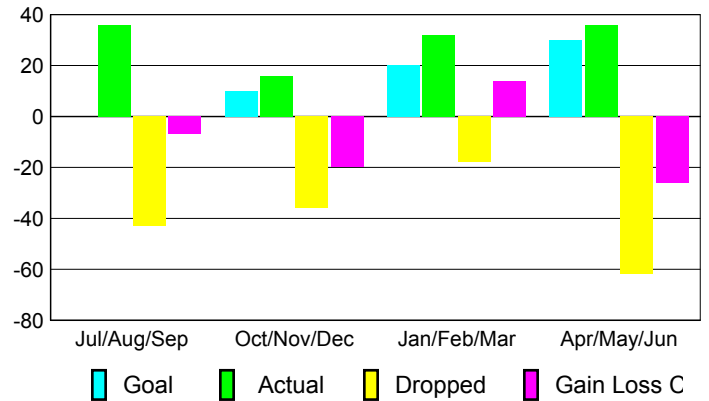

Membership Results 2008-2009

Goal, New, Dropped, Gain/Loss

Comparison of Membership Gain/Loss

Current Year Compared to the Previous Year